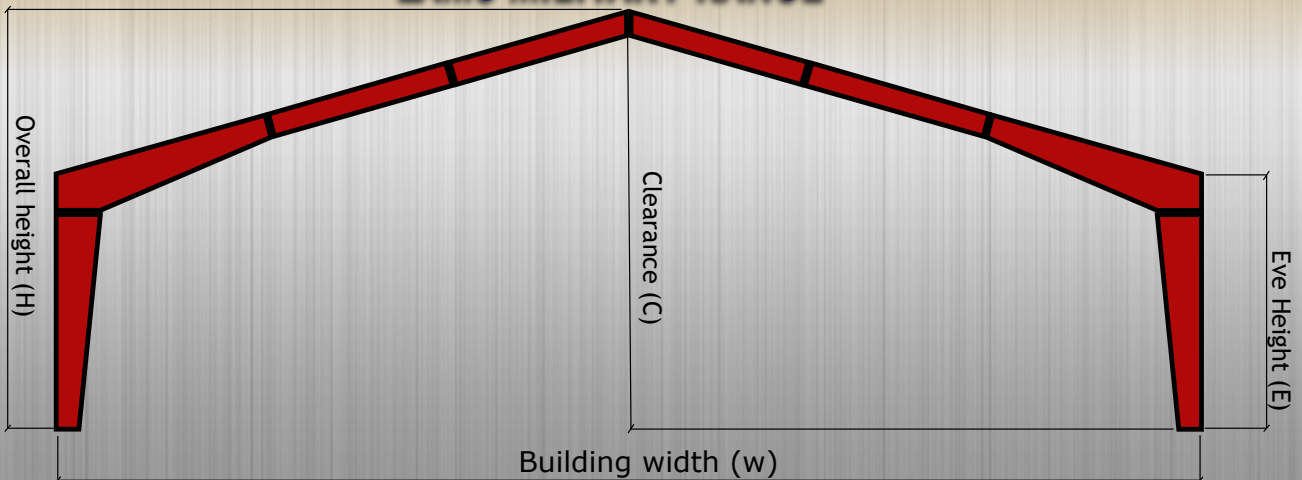

**Complete modular system  
Easy to assemble  
Build at ground level  
Relocatable**

**Standard - Design Windspeed (ASCE/SEI 7) 120mph  
Custom design up to 195mph**

## LAMS MILITARY RANGE

	(W)	(L)	(H)	(C)	(E)
LAMS 120	120ft	128ft	33ft	31ft	20ft
LAMS 100	100ft	110ft	34ft	32ft	20ft
LAMS 80	80ft	92ft	29ft	27ft	18ft
LAMS 60	60ft	74ft	26ft	24ft	18ft
LAMS 40	40ft	56ft	20ft	18ft	15ft
LAMS 20	20ft	56ft	15ft	13ft	12ft