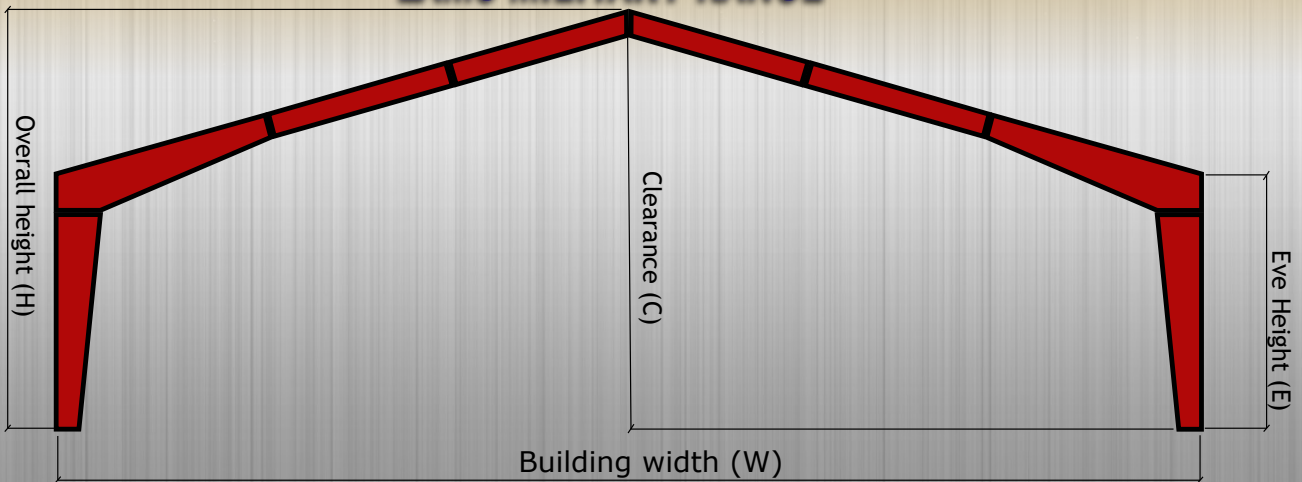

*Complete modular system
Easy to assemble
Build at ground level
Relocatable*

Standard - Design Windspeed (ASCE/SEI 7) 120mph
Custom design up to 195mph

LAMS MILITARY RANGE

	(W)	(L)	(H)	(C)	(E)
LAMS 120	120ft	128ft	33ft	31ft	20ft
LAMS 100	100ft	110ft	34ft	32ft	20ft
LAMS 80	80ft	92ft	29ft	27ft	18ft
LAMS 60	60ft	74ft	26ft	24ft	18ft
LAMS 40	40ft	56ft	20ft	18ft	15ft
LAMS 20	20ft	56ft	15ft	13ft	12ft